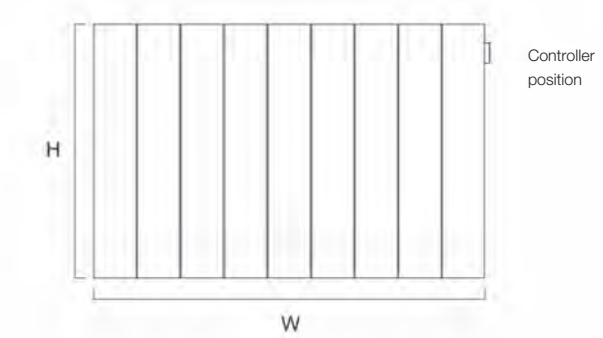

E: sales@dqheating.com – T: 01842 810833

100% RECYCLED ALUMINIUM

Wall to front face = 90mm

VERTICAL

HORIZONTAL

Model	Height (H) (mm)	Width (W) (mm)	Electric Element Wattage	White Matt (inc VAT)	Anthracite Matt (inc VAT)	Weight (kgs)
VERTICAL						
Vela-E 190/3	1900	367	1500	£1,119.00	£1,119.00	21
Vela-E 190/4	1900	488	2000	£1,318.00	£1,318.00	27
HORIZONTAL						
Vela-E 60/3	600	367	420	£786.00	£786.00	7
Vela-E 60/5	600	610	700	£1,041.00	£1,041.00	11
Vela-E 60/7	600	853	980	£1,311.00	£1,311.00	15
Vela-E 60/9	600	1096	1260	£1,582.00	£1,582.00	19

* Next working day delivery

VALVES & ACCESSORIES
(Please see pages 141-148)

ADDITIONAL EXTRAS:
• ADDITIONAL TOWEL BAR IN POLISHED.
SIZES 367MM & 488MM
FOR VERTICAL ONLY
+ £132.00 EACH

AVAILABLE IN THE FOLLOWING FINISHES: