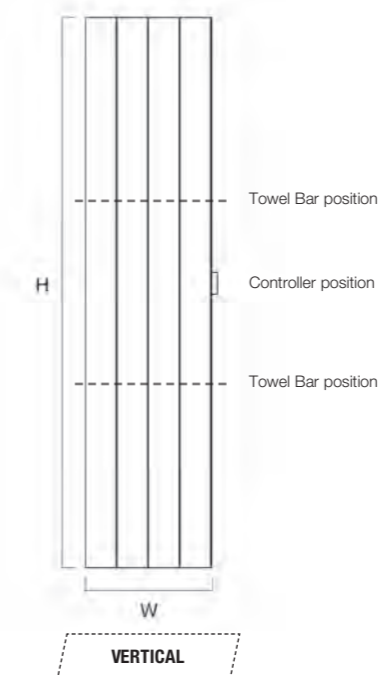

E: sales@dqheating.com – T: 01842 810833

100% RECYCLED ALUMINIUM

Wall to front face = 90mm

VERTICAL

HORIZONTAL

Model	Height (H) (mm)	Width (W) (mm)	Electric Element Wattage	White Matt (inc VAT)	Anthracite Matt (inc VAT)	Weight (kgs)
VERTICAL						
Vela-E 190/3	1900	367	1500	£1,119.00	£1,119.00	21
Vela-E 190/4	1900	488	2000	£1,318.00	£1,318.00	27
HORIZONTAL						
Vela-E 60/3	600	367	420	£786.00	£786.00	7
Vela-E 60/5	600	610	700	£1,041.00	£1,041.00	11
Vela-E 60/7	600	853	980	£1,311.00	£1,311.00	15
Vela-E 60/9	600	1096	1260	£1,582.00	£1,582.00	19

* Next working day delivery

VALVES & ACCESSORIES
(Please see pages 141-148)

ADDITIONAL EXTRAS:
• ADDITIONAL TOWEL BAR IN POLISHED.
SIZES 367MM & 488MM
FOR VERTICAL ONLY
+ £132.00 EACH

AVAILABLE IN THE FOLLOWING FINISHES: