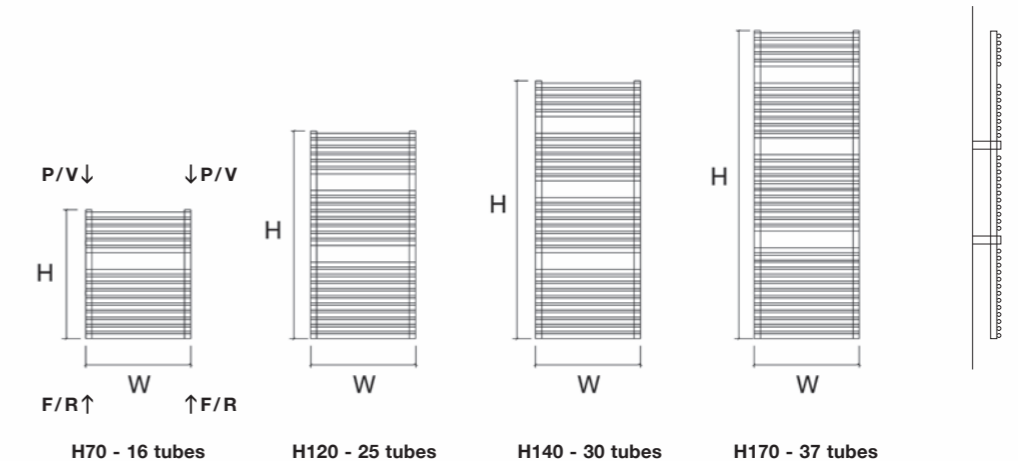

LOW WATER CONTENT

MATERIAL
• Mild steel

DELIVERY
• All items in bold 5-7 working days

5 YEAR GUARANTEE

FOR FITTING INSTRUCTIONS VISIT
www.dqheating.com

MAIN IMAGE: Shown in Signal Black RAL 9004 Matt with Essential Angled Valves in Chrome
INSET IMAGE: Shown in Cream RAL 9001

TECHNICAL INFORMATION

STANDARD CONNECTIONS 1/2" F = Flow P = Plug
R = Return V = Vent

Wall to front face = 105mm
Wall to pipe centre = 70mm

Model	Height (H) (mm)	Width (W) (mm)	Pipe Centres (mm)	Watts Δt 50°C	Btu's Δt 50°C	Electric Element Wattage	White (inc VAT)	F04 - Dark Grey Texture (inc VAT)	RAL Colour Finishes (inc VAT)	Weight (kgs)
VUT 50/70	720	486	450	361	1232	300	£354.00	£461.00	£461.00	9
VUT 50/120	1160	486	450	587	2003	300	£471.00	£612.00	£612.00	15
VUT 50/140	1440	486	450	677	2310	600	£553.00	£719.00	£719.00	18
VUT 50/170	1720	486	450	790	2695	600	£771.00	£1,002.00	£1,002.00	21
VUT 60/70	720	586	550	435	1484	300	£413.00	£536.00	£536.00	11
VUT 60/120	1160	586	550	708	2416	600	£522.00	£678.00	£678.00	18
VUT 60/140	1440	586	550	816	2784	600	£603.00	£784.00	£784.00	21
VUT 60/170	1720	586	550	953	3252	900	£821.00	£1,068.00	£1,068.00	24
VUT 75/70	720	746	710	554	1890	300	£452.00	£587.00	£587.00	13
VUT 75/120	1160	746	710	901	3074	600	£572.00	£744.00	£744.00	22
VUT 75/140	1440	746	710	1039	3545	900	£705.00	£916.00	£916.00	25
VUT 75/170	1720	746	710	1213	4139	900	£872.00	£1,134.00	£1,134.00	30