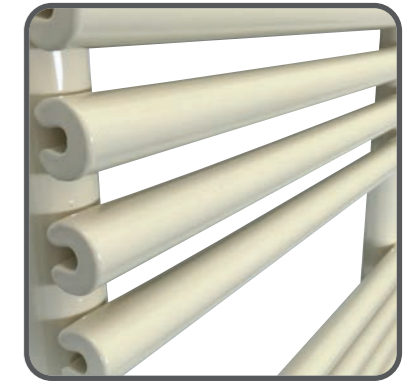

LOW WATER CONTENT

MATERIAL
• Mild steel

DELIVERY
• All items in bold 5-7 working days

5 YEAR GUARANTEE

FOR FITTING INSTRUCTIONS VISIT
www.dqheating.com

MAIN IMAGE: Shown in Signal Black RAL 9004 Matt with Essential Angled Valves in Chrome
INSET IMAGE: Shown in Cream RAL 9001

TECHNICAL INFORMATION

STANDARD CONNECTIONS 1/2" F = Flow P = Plug
R = Return V = Vent

Wall to front face = 105mm
Wall to pipe centre = 70mm

Model	Height (H) (mm)	Width (W) (mm)	Pipe Centres (mm)	Watts Δt 50°C	Btu's Δt 50°C	Electric Element Wattage	White (inc VAT)	F04 - Dark Grey Texture (inc VAT)	RAL Colour Finishes (inc VAT)	Weight (kgs)
VUT 50/70	720	486	450	361	1232	300	£354.00	£461.00	£461.00	9
VUT 50/120	1160	486	450	587	2003	300	£471.00	£612.00	£612.00	15
VUT 50/140	1440	486	450	677	2310	600	£553.00	£719.00	£719.00	18
VUT 50/170	1720	486	450	790	2695	600	£771.00	£1,002.00	£1,002.00	21
VUT 60/70	720	586	550	435	1484	300	£413.00	£536.00	£536.00	11
VUT 60/120	1160	586	550	708	2416	600	£522.00	£678.00	£678.00	18
VUT 60/140	1440	586	550	816	2784	600	£603.00	£784.00	£784.00	21
VUT 60/170	1720	586	550	953	3252	900	£821.00	£1,068.00	£1,068.00	24
VUT 75/70	720	746	710	554	1890	300	£452.00	£587.00	£587.00	13
VUT 75/120	1160	746	710	901	3074	600	£572.00	£744.00	£744.00	22
VUT 75/140	1440	746	710	1039	3545	900	£705.00	£916.00	£916.00	25
VUT 75/170	1720	746	710	1213	4139	900	£872.00	£1,134.00	£1,134.00	30

*All items in bold – 5-7 working days delivery

*All items not in bold – 4-5 weeks delivery

VULCANO T

The Italian manufactured Vulcano is a high quality product with contemporary tube on tube styling, giving it pleasing characteristics and great heat output.