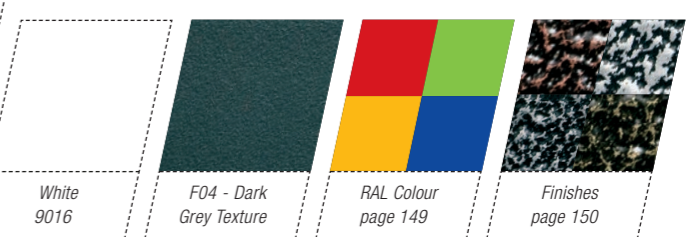

**TECHNICAL INFORMATION**

**STANDARD CONNECTIONS 1/2"** F = Flow P = Plug  
R = Return V = Vent

Wall to front face = 105mm  
Wall to pipe centre = 70mm

Model	Height (H) (mm)	Width (W) (mm)	Pipe Centres (mm)	Watts Δt 50°C	Btu's Δt 50°C	Electric Element Wattage	White (inc VAT)	F04 - Dark Grey Texture (inc VAT)	RAL Colour Finishes (inc VAT)	Weight (kgs)
TOT 50/80	750	486	450	567	1935	300	£341.00	£443.00	£443.00	10
TOT 50/120	1200	486	450	718	2450	600	£398.00	£517.00	£517.00	15
TOT 50/150	1440	486	450	865	2951	600	£526.00	£684.00	£684.00	19
TOT 50/180	1720	486	450	1169	3989	900	£617.00	£802.00	£802.00	23
TOT 60/80	750	586	550	680	2320	600	<b>£349.00</b>	<b>£453.00</b>	<b>£453.00</b>	12
TOT 60/120	1200	586	550	860	2934	600	<b>£415.00</b>	<b>£540.00</b>	<b>£540.00</b>	17
TOT 60/150	1440	586	550	1048	3576	900	<b>£546.00</b>	<b>£710.00</b>	<b>£710.00</b>	22
TOT 60/180	1720	586	550	1395	4760	900	<b>£649.00</b>	<b>£844.00</b>	<b>£844.00</b>	27
TOT 75/80	750	746	710	813	2774	600	£390.00	£507.00	£507.00	15
TOT 75/120	1200	746	710	1096	3740	900	£455.00	£592.00	£592.00	21
TOT 75/150	1440	746	710	1279	4364	900	£584.00	£759.00	£759.00	27
TOT 75/180	1720	746	710	1692	5773	900	£699.00	£908.00	£908.00	33

AVAILABLE IN THE FOLLOWING FINISHES:

**MAIN IMAGE:** Shown in May Green RAL 6017 with Essential Square Angled Valves in Chrome  
**INSET IMAGE:** Shown in F04 Dark Grey Texture

# TORNADO T

The Tornado T with patented 68mm flat tubes is a timeless classic with exceptional build quality. With many different colour options this Italian towel rail is an ideal solution to heating your bathroom in style.