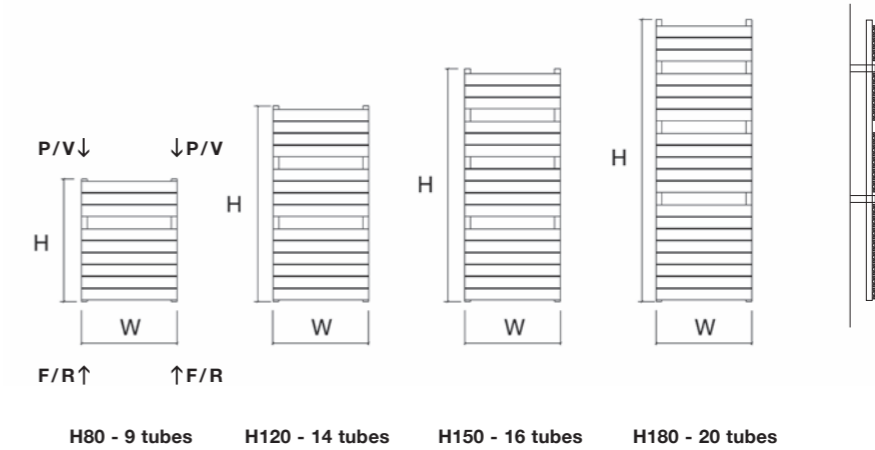

**TECHNICAL INFORMATION**

**STANDARD CONNECTIONS 1/2"** F = Flow P = Plug  
R = Return V = Vent

Wall to front face = 105mm  
Wall to pipe centre = 70mm

Model	Height (H) (mm)	Width (W) (mm)	Pipe Centres (mm)	Watts Δt 50°C	Btu's Δt 50°C	Electric Element Wattage	White (inc VAT)	F04 - Dark Grey Texture (inc VAT)	RAL Colour Finishes (inc VAT)	Weight (kgs)
TOT 50/80	750	486	450	567	1935	300	£341.00	£443.00	£443.00	10
TOT 50/120	1200	486	450	718	2450	600	£398.00	£517.00	£517.00	15
TOT 50/150	1440	486	450	865	2951	600	£526.00	£684.00	£684.00	19
TOT 50/180	1720	486	450	1169	3989	900	£617.00	£802.00	£802.00	23
TOT 60/80	750	586	550	680	2320	600	<b>£349.00</b>	<b>£453.00</b>	<b>£453.00</b>	12
TOT 60/120	1200	586	550	860	2934	600	<b>£415.00</b>	<b>£540.00</b>	<b>£540.00</b>	17
TOT 60/150	1440	586	550	1048	3576	900	<b>£546.00</b>	<b>£710.00</b>	<b>£710.00</b>	22
TOT 60/180	1720	586	550	1395	4760	900	<b>£649.00</b>	<b>£844.00</b>	<b>£844.00</b>	27
TOT 75/80	750	746	710	813	2774	600	£390.00	£507.00	£507.00	15
TOT 75/120	1200	746	710	1096	3740	900	£455.00	£592.00	£592.00	21
TOT 75/150	1440	746	710	1279	4364	900	£584.00	£759.00	£759.00	27
TOT 75/180	1720	746	710	1692	5773	900	£699.00	£908.00	£908.00	33

AVAILABLE IN THE FOLLOWING FINISHES:

**MAIN IMAGE:** Shown in May Green RAL 6017 with Essential Square Angled Valves in Chrome  
**INSET IMAGE:** Shown in F04 Dark Grey Texture

# TORNADO T

The Tornado T with patented 68mm flat tubes is a timeless classic with exceptional build quality. With many different colour options this Italian towel rail is an ideal solution to heating your bathroom in style.