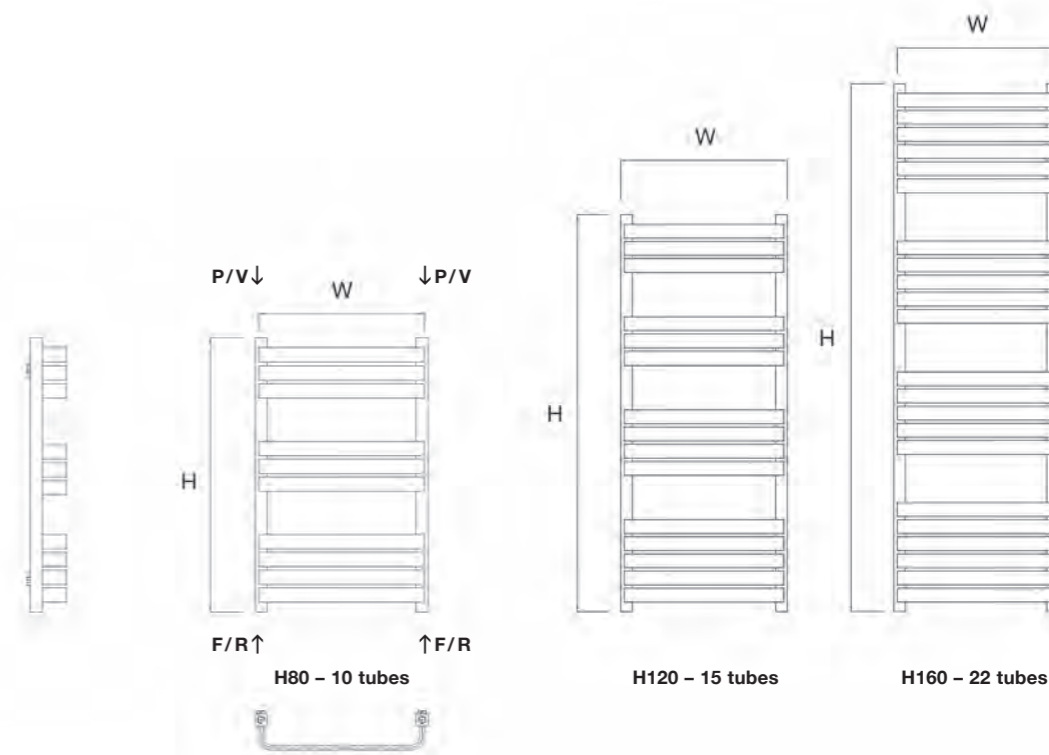

MATERIAL
• Mild steel

DELIVERY
• All items in bold next working day

5 YEAR GUARANTEE

FOR FITTING INSTRUCTIONS VISIT
www.dqheating.com

TECHNICAL INFORMATION

STANDARD CONNECTIONS 1/2" **F** = Flow **P** = Plug
 R = Return **V** = Vent

Wall to front face = 155-165mm
Wall to pipe centre = 60-70mm

The Tesoro can be finished in our "Infinity Steel" PVD finish, which stands for physical vapor deposition; a process used to create a very durable, corrosion and tarnish resistant finish. PVD finish is commonly used for bathroom fixtures which are exposed to frequent moisture.

Model	Height (H) (mm)	Width (W) (mm)	Pipe Centres (mm)	Watts Δt 50°C	Btu's Δt 50°C	Electric Element Wattage	White	RAL Colour	Infinity Steel	Weight (kgs)
							Anthracite (inc VAT)	Finishes (inc VAT)	(inc VAT)	
Tesoro 50/80	800	500	465	523	1785	300	£249.00	£324.00	£378.00	10
Tesoro 50/120	1200	500	465	785	2678	600	£345.00	£449.00	£558.00	14
Tesoro 50/160	1600	500	465	1126	3844	900	£491.00	£638.00	£738.00	20