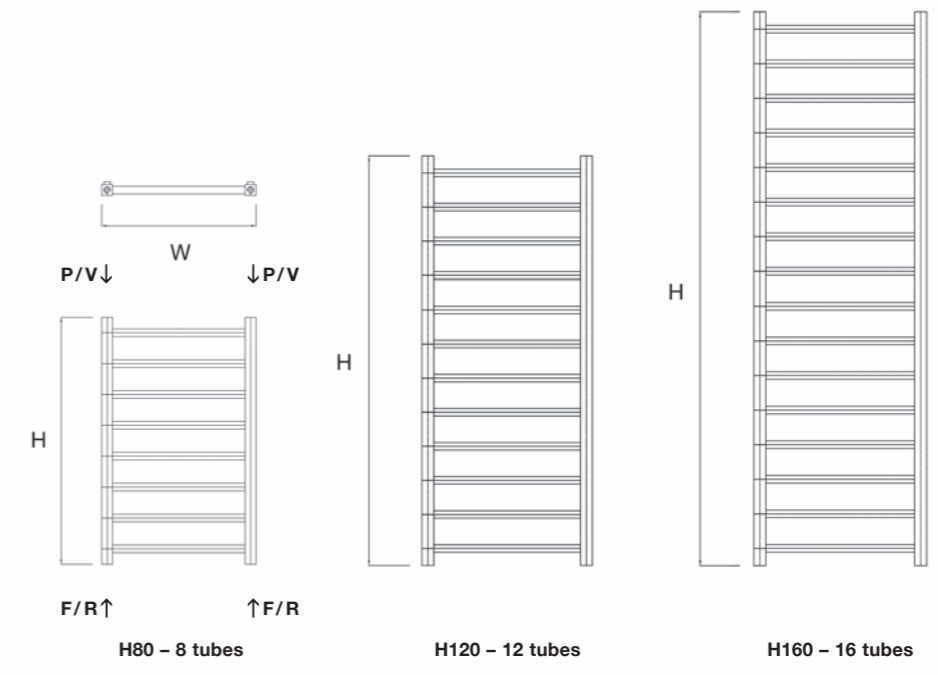

**TECHNICAL INFORMATION**  
**STANDARD CONNECTIONS 1/2"**

<b>F</b> = Flow	<b>P</b> = Plug
<b>R</b> = Return	<b>V</b> = Vent

Wall to front face = 79-93mm  
Wall to pipe centre = 60-70mm

The Stalia can be finished in our "Infinity Steel" PVD finish, which stands for physical vapor deposition; a process used to create a very durable, corrosion and tarnish resistant finish. PVD finish is commonly used for bathroom fixtures which are exposed to frequent moisture.

Model	Height (H) (mm)	Width (W) (mm)	Pipe Centres (mm)	Watts Δt 50°C	Btu's Δt 50°C	Electric Element Wattage	White		Infinity Steel (inc VAT)	Weight (kgs)
							Anthracite (inc VAT)	RAL Colour Finishes (inc VAT)		
Stalia 50/80	800	500	465	285	973	300	<b>£126.00</b>	£222.00	<b>£263.00</b>	6
Stalia 50/120	1200	500	465	428	1461	300	<b>£169.20</b>	£265.20	<b>£356.00</b>	9
Stalia 50/160	1600	500	465	570	1947	600	<b>£222.00</b>	£318.00	<b>£453.00</b>	12