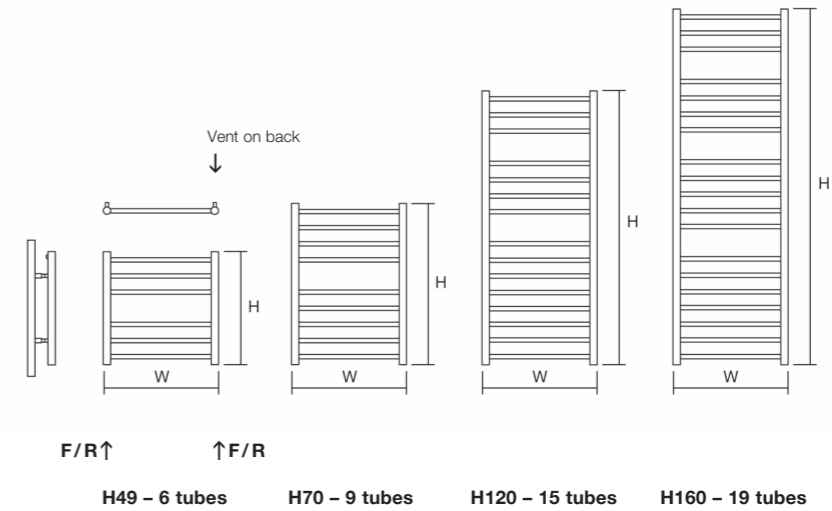

MAIN IMAGE: Shown in Polished Stainless Steel with Essential Straight Valves in Chrome
 INSET IMAGE: Shown in Polished Stainless Steel with Contemporary Straight TRV in Chrome

MATERIAL
 • Stainless steel
 Grade 304

DELIVERY
 • All items in bold
 next working day

**25 YEAR
 GUARANTEE**

FOR FITTING INSTRUCTIONS VISIT
www.dqheating.com

TECHNICAL INFORMATION
STANDARD CONNECTIONS 1/2"

F = Flow R = Return

Wall to front face = 88-110mm
 Wall to pipe centre = 72-94mm

SIENA

Simplicity itself... Beautifully proportioned and ultra efficient, the Siena is now available in six widths and four heights. A truly versatile towel rail in a high quality polished stainless steel finish.

Model	Height (H) (mm)	Width (W) (mm)	Pipe Centres (mm)	Watts Δt 50°C	Btu's Δt 50°C	Electric Element Wattage	Polished Stainless (inc VAT)	RAL Colour Finishes (inc VAT)	Weight (kgs)
Siena 40/49	490	400	368	196	667	150	£151.20	£220.00	6
Siena 75/49	490	750	718	389	1328	300	£198.00	£278.00	7
Siena 100/49	490	1000	968	446	1523	300	£231.60	£324.00	10
Siena 35/70	700	350	318	270	922	300	£189.60	£266.00	6
Siena 35/120	1190	350	318	479	1636	300	£282.00	£382.00	9
Siena 35/160	1540	350	318	563	1920	600	£349.20	£458.00	12
Siena 50/70	700	500	468	389	1328	300	£218.40	£289.00	7
Siena 50/120	1190	500	468	536	1827	600	£327.60	£435.00	10
Siena 50/160	1540	500	468	713	2433	600	£408.00	£544.00	13
Siena 60/70	700	600	568	420	1433	300	£240.00	£347.00	8
Siena 60/120	1190	600	568	641	2187	600	£361.20	£504.00	11
Siena 60/160	1540	600	568	754	2572	600	£445.20	£632.00	14