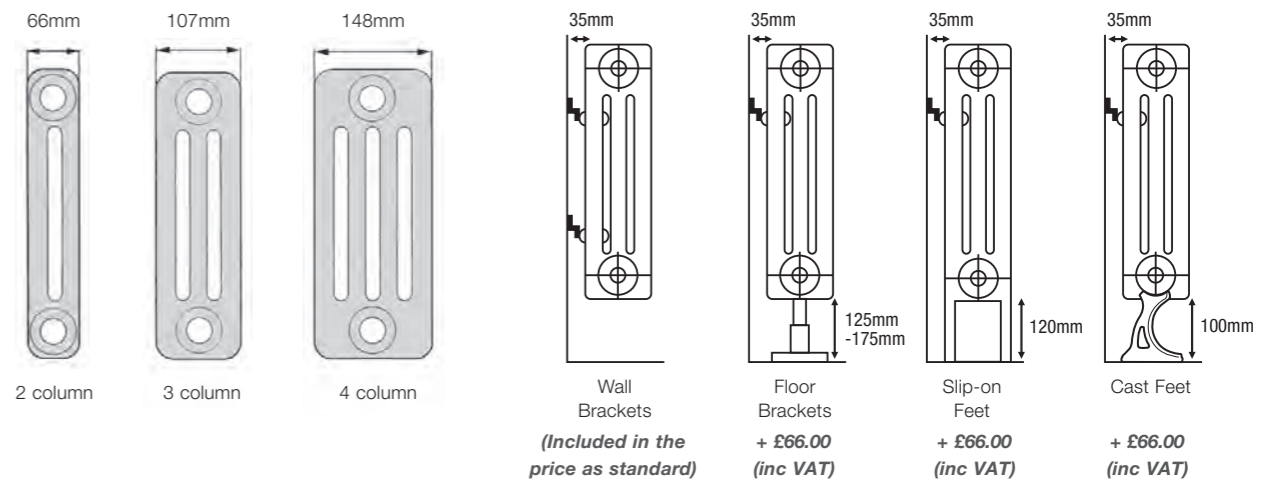

SUPLA

Android & IOS app available to download

IMAGE ABOVE:
Controller

IMAGE TOP LEFT:
Black nickel lacquer
IMAGE ABOVE:
White RAL 9010

PETA

ELECTRIC

The electric only version of our classic Peta column radiator is now available with a wifi heating element to fully comply with the new EcoDesign Directive legislation. Lot 20 is new EU legislation designed to remove inefficient technologies and reduce the energy used by products that heat our homes. This will help to achieve the UK's overall carbon reduction targets. The radiator and element are available in a massive selection of finishes to suit your exact requirements. To see exactly which colours are available on each product, please see pages 149 & 150 for the radiator finishes and pages 138 & 140 for the elements - **E:** sales@dqheating.com - **T:** 01842 810833

45mm

Model	Height (mm)	Width (mm)	No. of Sections	Electric Element Wattage	White (inc VAT)	RAL Colour	Weight (kgs)
						Finishes (inc VAT)	
2 COLUMN							
Peta-E 2.600/10	592	536	10	600	£474.00	£708.00	20
Peta-E 2.600/15	592	761	15	900	£594.00	£828.00	27
Peta-E 2.600/20	592	986	20	1200	£715.00	£948.00	35
3 COLUMN							
Peta-E 3.500/10	492	536	10	600	£501.00	£735.00	25
Peta-E 3.500/15	492	761	15	900	£634.00	£868.00	35
Peta-E 3.500/20	492	986	20	1500	£768.00	£1,002.00	45
Peta-E 3.600/10	592	536	10	900	£501.00	£735.00	28
Peta-E 3.600/15	592	761	15	1200	£634.00	£868.00	40
Peta-E 3.600/20	592	986	20	1500	£768.00	£1,002.00	51
4 COLUMN							
Peta-E 4.500/10	492	536	10	900	£541.00	£775.00	31
Peta-E 4.500/15	492	761	15	1500	£695.00	£928.00	44
Peta-E 4.500/20	492	986	20	2000	£848.00	£1,082.00	57
Peta-E 4.600/10	592	536	10	1200	£541.00	£775.00	35
Peta-E 4.600/15	592	761	15	1500	£695.00	£928.00	50
Peta-E 4.600/20	592	986	20	2000	£848.00	£1,082.00	65