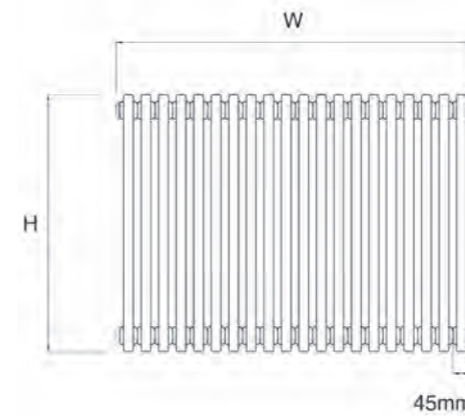

SUPLA

Android & IOS app available to download

IMAGE ABOVE:
Controller

IMAGE TOP LEFT:
Black nickel lacquer
IMAGE ABOVE:
White RAL 9010

PETA

ELECTRIC

The electric only version of our classic Peta column radiator is now available with a wifi heating element to fully comply with the new EcoDesign Directive legislation. Lot 20 is new EU legislation designed to remove inefficient technologies and reduce the energy used by products that heat our homes. This will help to achieve the UK's overall carbon reduction targets. The radiator and element are available in a massive selection of finishes to suit your exact requirements. To see exactly which colours are available on each product, please see pages 149 & 150 for the radiator finishes and pages 138 & 140 for the elements - **E:** sales@dqheating.com - **T:** 01842 810833

45mm

Model	Height (mm)	Width (mm)	No. of Sections	Electric Element Wattage	White (inc VAT)	RAL Colour	Weight (kgs)
						Finishes (inc VAT)	
2 COLUMN							
Peta-E 2.600/10	592	536	10	600	£474.00	£708.00	20
Peta-E 2.600/15	592	761	15	900	£594.00	£828.00	27
Peta-E 2.600/20	592	986	20	1200	£715.00	£948.00	35
3 COLUMN							
Peta-E 3.500/10	492	536	10	600	£501.00	£735.00	25
Peta-E 3.500/15	492	761	15	900	£634.00	£868.00	35
Peta-E 3.500/20	492	986	20	1500	£768.00	£1,002.00	45
Peta-E 3.600/10	592	536	10	900	£501.00	£735.00	28
Peta-E 3.600/15	592	761	15	1200	£634.00	£868.00	40
Peta-E 3.600/20	592	986	20	1500	£768.00	£1,002.00	51
4 COLUMN							
Peta-E 4.500/10	492	536	10	900	£541.00	£775.00	31
Peta-E 4.500/15	492	761	15	1500	£695.00	£928.00	44
Peta-E 4.500/20	492	986	20	2000	£848.00	£1,082.00	57
Peta-E 4.600/10	592	536	10	1200	£541.00	£775.00	35
Peta-E 4.600/15	592	761	15	1500	£695.00	£928.00	50
Peta-E 4.600/20	592	986	20	2000	£848.00	£1,082.00	65