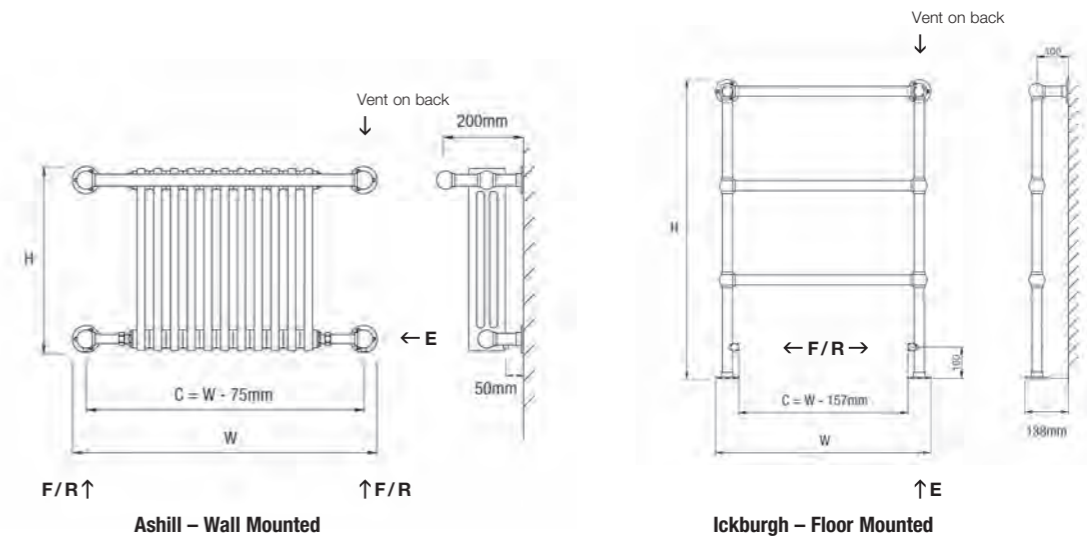

TECHNICAL INFORMATION STANDARD CONNECTIONS 1/2"

F = Flow **R** = Return
E = Element position

Tube Diameter = 31.8mm

Model	Height (H) (mm)	Width (W) (mm)	Watts Δt 50°C	Btu's Δt 50°C	Electric Element Wattage	Chrome (inc VAT)	Polished Nickel Brushed Nickel Polished Brass (inc VAT)	Polished Gold Antique Brass (inc VAT)
ASHILL - WALL MOUNTED								
Ashill-1 W	505	500	645	2200	300	£812.00	£1,023.00	£1,346.00
Ashill-2 W	505	685	985	3370	450	£872.00	£1,074.00	£1,414.00
Ashill-3 W	505	837	1328	4531	450	£915.00	£1,137.00	£1,462.00
ICKBURGH - FLOOR MOUNTED								
Ickburgh-1	952	500	190	653	100	£869.00	£1,137.00	£1,391.00
Ickburgh-2	952	685	231	788	100	£872.00	£1,174.00	£1,410.00
Ickburgh-3	952	837	260	887	100	£898.00	£1,211.00	£1,458.00
Ickburgh-4	952	989	289	985	150	£926.00	£1,249.00	£1,503.00