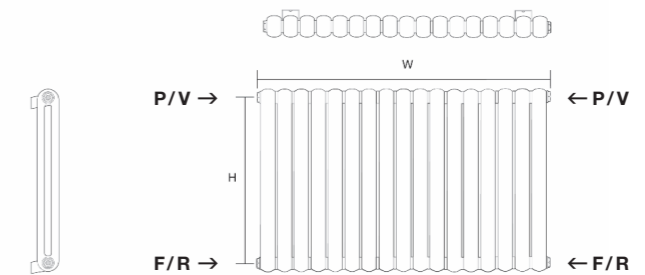

TECHNICAL INFORMATION
STANDARD CONNECTIONS 1/2"

F = Flow P = Plug
R = Return V = Vent

PIPE CENTRES
Vertical = radiator width + valves

Wall to front face = 115mm
Wall to pipe centre = 70mm

VERTICAL

Model	Height (H) (mm)	Width (W) (mm)	Watts Δt 50°C	Btu's Δt 50°C	White (inc VAT)	Anthracite 7016 Texture (inc VAT)	RAL Colour Finishes (inc VAT)	Weight (kgs)
Cassius 180/3	1800	230	922	3147	£192.00	£192.00	£268.80	20
Cassius 180/5	1800	370	1538	5245	£324.00	£324.00	£453.60	35
Cassius 180/7	1800	510	2153	7344	£444.00	£444.00	£621.60	47

TECHNICAL INFORMATION

STANDARD CONNECTIONS 1/2" F = Flow P = Plug
 R = Return V = Vent

PIPE CENTRES

Vertical = radiator width + valves

Wall to front face = 115mm
Wall to pipe centre = 70mm

HORIZONTAL

Model	Height (H) (mm)	Width (W) (mm)	Watts Δt 50°C	Btu's Δt 50°C	White (inc VAT)	Anthracite 7016 Texture (inc VAT)	RAL Colour Finishes (inc VAT)	Weight (kgs)
Cassius 550/7	550	507	505	1722	£208.80	£208.80	£292.80	17
Cassius 550/11	550	785	793	2706	£324.00	£324.00	£453.60	27
Cassius 550/14	550	993	1009	3444	£417.60	£417.60	£584.40	35
Cassius 550/17	550	1202	1210	4128	£501.60	£501.60	£702.00	42