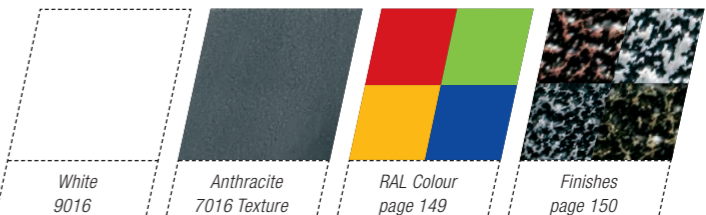

CASSIUS

VERTICAL

The Cassius is a smooth, sleek designer radiator that is perfect for any room setting. This vertical version is available in three widths and two finishes as standard, and a horizontal option has also been included in the range, as shown on page 26.

E: sales@dqheating.com – T: 01842 810833