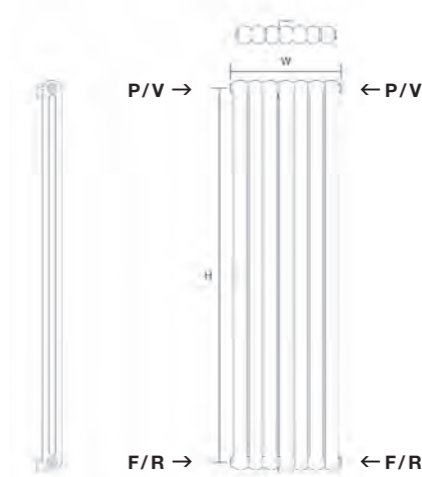

MAIN IMAGE:
Shown in Anthracite 7016 Texture with Essential Corner TRV in Chrome

INSET IMAGE:
Shown in White RAL 9016

MATERIAL
• Mild steel

DELIVERY
• All items in bold next working day

5 YEAR GUARANTEE

FOR FITTING INSTRUCTIONS VISIT
www.dqheating.com

TECHNICAL INFORMATION
STANDARD CONNECTIONS 1/2"

F = Flow P = Plug
R = Return V = Vent

PIPE CENTRES
Vertical = radiator width + valves

Wall to front face = 115mm
Wall to pipe centre = 70mm

VERTICAL

Model	Height (H) (mm)	Width (W) (mm)	Watts Δt 50°C	Btu's Δt 50°C	White (inc VAT)	Anthracite 7016 Texture (inc VAT)	RAL Colour Finishes (inc VAT)	Weight (kgs)
Cassius 180/3	1800	230	922	3147	£192.00	£192.00	£268.80	20
Cassius 180/5	1800	370	1538	5245	£324.00	£324.00	£453.60	35
Cassius 180/7	1800	510	2153	7344	£444.00	£444.00	£621.60	47

All items in bold – Next working day delivery

All items not in bold – 5-7 working days delivery

VALVES & ACCESSORIES
(Please see pages 141-148)

ADDITIONAL EXTRAS:
• SLIP-ON FEET (IN PAIRS) + **£36.00** IN WHITE AND ANTHRACITE
• TOWEL BAR + **£57.60** IN WHITE, CHROME OR ANTHRACITE.
SIZES 200mm, 340mm & 480mm.

TECHNICAL INFORMATION

STANDARD CONNECTIONS 1/2" F = Flow P = Plug
 R = Return V = Vent

PIPE CENTRES

Vertical = radiator width + valves

Wall to front face = 115mm
Wall to pipe centre = 70mm

HORIZONTAL

Model	Height (H) (mm)	Width (W) (mm)	Watts Δt 50°C	Btu's Δt 50°C	White (inc VAT)	Anthracite 7016 Texture (inc VAT)	RAL Colour Finishes (inc VAT)	Weight (kgs)
Cassius 550/7	550	507	505	1722	£208.80	£208.80	£292.80	17
Cassius 550/11	550	785	793	2706	£324.00	£324.00	£453.60	27
Cassius 550/14	550	993	1009	3444	£417.60	£417.60	£584.40	35
Cassius 550/17	550	1202	1210	4128	£501.60	£501.60	£702.00	42