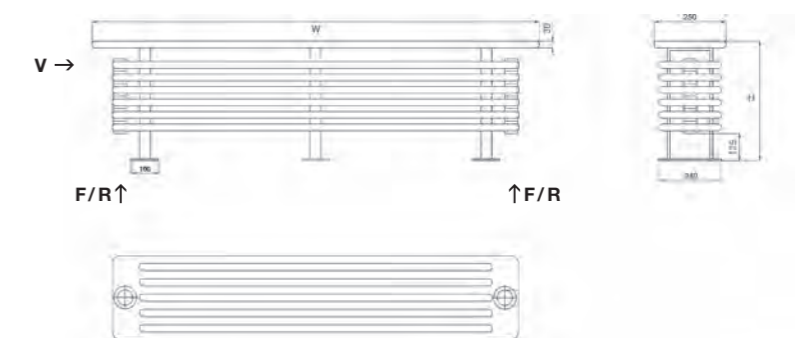

MATERIAL
• Mild steel

DELIVERY
• 4-5 weeks

5 YEAR GUARANTEE

FOR FITTING INSTRUCTIONS VISIT
www.dqheating.com

MAIN IMAGE: Shown in Grey Aluminium RAL 9007 with Essential Straight Valves in Chrome
INSET IMAGE: Shown in White RAL 9010

TECHNICAL INFORMATION

STANDARD CONNECTIONS 1/2"
F = Flow
R = Return
V = Vent

Model	Height (H) (mm)	Width (W) (mm)	Pipe Centres (mm)	Watts Δt 50°C	Btu's Δt 50°C	White (inc VAT)	RAL Colour Finishes (inc VAT)	Weight (kgs)
Bench 5/700	434	700	530	565	1928	£737.00	£958.00	26
Bench 5/850	434	850	680	685	2337	£810.00	£1,054.00	29
Bench 5/1000	434	1000	830	815	2781	£900.00	£1,170.00	34
Bench 5/1300	434	1300	1130	1045	3566	£1,112.00	£1,445.00	42
Bench 5/1600	434	1600	1430	1250	4265	£1,345.00	£1,748.00	48
Bench 5/1900	434	1900	1730	1485	5067	£1,541.00	£2,004.00	54
Bench 5/2100	434	2100	1930	1650	5630	£1,672.00	£2,173.00	60
Bench 5/2600	434	2600	2430	2015	6875	£2,071.00	£2,692.00	80
Bench 5/2900	434	2900	2730	2245	7660	£2,271.00	£2,952.00	87
Bench 6/700	480	700	530	678	2313	£778.00	£1,012.00	30
Bench 6/850	480	850	680	822	2805	£855.00	£1,112.00	34
Bench 6/1000	480	1000	830	978	3337	£953.00	£1,240.00	41
Bench 6/1300	480	1300	1130	1254	4279	£1,191.00	£1,549.00	50
Bench 6/1600	480	1600	1430	1500	5118	£1,447.00	£1,882.00	58
Bench 6/1900	480	1900	1730	1782	6080	£1,661.00	£2,159.00	68
Bench 6/2100	480	2100	1930	1980	6756	£1,802.00	£2,342.00	77
Bench 6/2600	480	2600	2430	2418	8250	£2,229.00	£2,898.00	86
Bench 6/2900	480	2900	2730	2694	9192	£2,331.00	£3,031.00	104