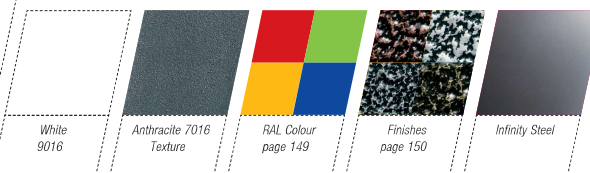

AVAILABLE IN THE FOLLOWING FINISHES:

MAIN AND INSET IMAGE:
Shown in Infinity Steel with Essential Angled Valves in Chrome

TESORO

With its eye-catching sleek curves and high output, the new Tesoro towel rail is a harmonious blend of style and practicality. The Tesoro is also available in both central heating and electric.

E: sales@dqheating.com – T: 01842 810833