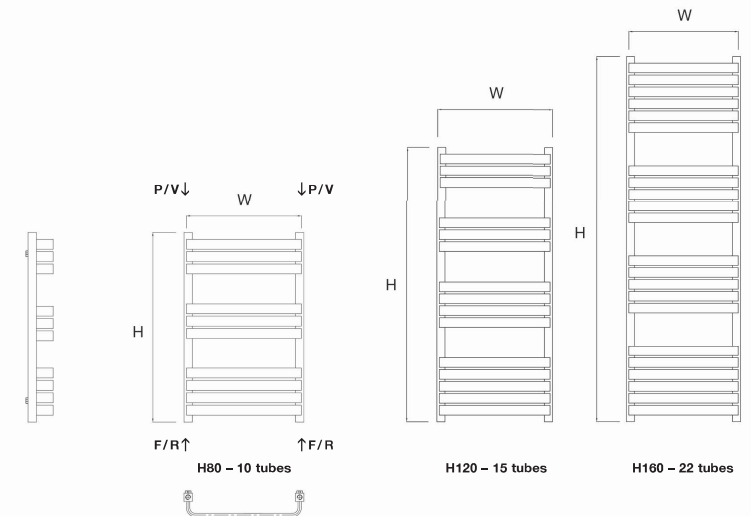

MATERIAL
• Mild steel

DELIVERY
• All items in bold next working day

5 YEAR GUARANTEE

FOR FITTING INSTRUCTIONS VISIT
www.dqheating.com

NEW

TECHNICAL INFORMATION

STANDARD F = Flow P = Plug
CONNECTIONS 1/2" R = Return V = Vent

Wall to front face = 155-185mm
Wall to pipe centre = 60-70mm

The Tesoro can be finished in our "Infinity Steel" PVD finish which stands for physical vapor deposition, a process used to create a very durable, corrosion and tarnish resistant finish. PVD finish is commonly used for bathroom fixtures which are exposed to frequent moisture.

Model	Height (H) (mm)	Width (W) (mm)	Pipe Centres (mm)	Watts Δt 50°C	Btu's Δt 50°C	Electric Element Wattage	White	RAL Colour	Infinity Steel	Weight (kgs)
							Anthracite (inc VAT)	Finishes (inc VAT)	Steel (inc VAT)	
TESORO										
Tesoro 50/80	800	500	465	523	1785	300	£249	£324	£378	10
Tesoro 50/120	1200	500	465	785	2678	600	£345	£449	£558	14
Tesoro 50/160	1600	500	465	1126	3844	900	£491	£638	£738	20

AVAILABLE IN THE FOLLOWING FINISHES:

MAIN AND INSET IMAGE:
Shown in Infinity Steel with Essential Angled Valves in Chrome

TESORO

With its eye-catching sleek curves and high output, the new Tesoro towel rail is a harmonious blend of style and practicality. The Tesoro is also available in both central heating and electric.