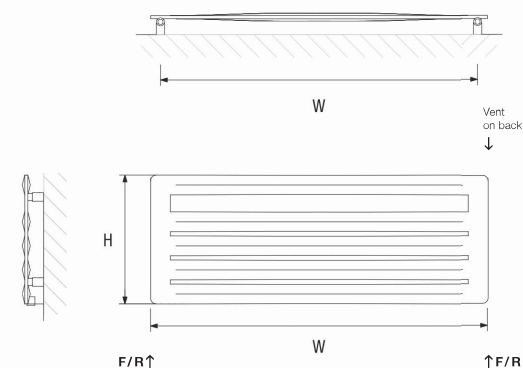

**MAIN IMAGE:**  
Shown in Water Blue RAL 5021 with Essential Straight Valves in Chrome  
**INSET IMAGE:**  
Shown in Oyster White RAL 1013

**TECHNICAL INFORMATION**  
**STANDARD CONNECTIONS 1/2"**      **F = Flow**      **R = Return**

Wall to front face = 70-78mm  
Wall to pipe centre = 45-53mm

Model	Height (H) (mm)	Width (W) (mm)	Pipe Centres	Watts Δt 50°C	Btu's Δt 50°C (inc VAT)	RAL 9006 Matt (inc VAT)	RAL Colour (inc VAT)	Weight (kgs)
<i>FELUCCA</i>								
Felucca 90/4	370	900	830	290	989	<b>£680</b>	£680	9
Felucca 120/4	370	1200	1130	388	1324	£718	£718	12
Felucca 120/5	455	1200	1130	480	1638	<b>£758</b>	£758	15
Felucca 150/4	370	1500	1430	485	1655	£758	£758	15
Felucca 150/5	455	1500	1430	600	2047	<b>£796</b>	£796	18
Felucca 180/4	370	1800	1730	592	1986	£815	£815	18
Felucca 180/5	455	1800	1730	720	2457	<b>£875</b>	£875	22

# FELUCCA

A stylish flat panel designer towel rail with a subtle ridge that gives a distinguished contemporary feel. A low water content radiator that can transform any bathroom with its elegant and striking design.