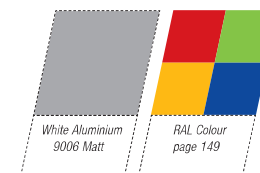

Model	Height (H) (mm)	Width (W) (mm)	Pipe Centres	Watts Δt 50°C	Btu's Δt 50°C (inc VAT)	RAL 9006 Matt (inc VAT)	RAL Colour (inc VAT)	Weight (kgs)
<i>FELUCCA</i>								
Felucca 90/4	370	900	830	290	989	£680	£680	9
Felucca 120/4	370	1200	1130	388	1324	£718	£718	12
Felucca 120/5	455	1200	1130	480	1638	£758	£758	15
Felucca 150/4	370	1500	1430	485	1655	£758	£758	15
Felucca 150/5	455	1500	1430	600	2047	£796	£796	18
Felucca 180/4	370	1800	1730	592	1986	£815	£815	18
Felucca 180/5	455	1800	1730	720	2457	£875	£875	22

* All items in bold – Next working day delivery   * All items not in bold – 4 weeks delivery

VALVES & ACCESSORIES
(Please see pages 138-148)

AVAILABLE IN THE FOLLOWING FINISHES: