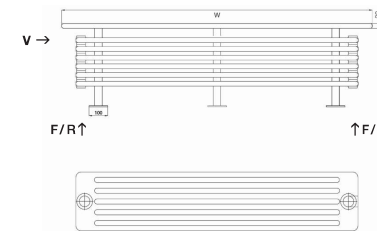

MATERIAL
• Mild steel

DELIVERY
• 4-5 weeks

5 YEAR GUARANTEE

FOR FITTING INSTRUCTIONS VISIT
www.dqheating.com

MAIN IMAGE:
Shown in Grey Aluminium RAL 9007 with Essential Straight Valves in Chromp
INSET IMAGE:
Shown in White RAL 9010

TECHNICAL INFORMATION
STANDARD CONNECTIONS 1/2"

F = Flow
R = Return
V = Vent

Model	Height (H) (mm)	Width (W) (mm)	Pipe Centres (mm)	Watts Δt 50°C	Btu's Δt 50°C	White (inc VAT)	RAL Colour Finishes (inc VAT)	Weight (kgs)
BENCH								
Bench 5/700	434	700	530	565	1928	£737	£958	26
Bench 5/850	434	850	680	685	2337	£810	£1,054	29
Bench 5/1000	434	1000	830	815	2781	£900	£1,170	34
Bench 5/1300	434	1300	1130	1045	3566	£1,112	£1,445	42
Bench 5/1600	434	1600	1430	1250	4265	£1,345	£1,748	48
Bench 5/1900	434	1900	1730	1485	5067	£1,541	£2,004	54
Bench 5/2100	434	2100	1930	1650	5630	£1,672	£2,173	60
Bench 5/2600	434	2600	2430	2015	6875	£2,071	£2,692	80
Bench 5/2900	434	2900	2730	2245	7660	£2,271	£2,952	87
Bench 5/3100	434	3100	2930	2406	8209	£2,402	£3,123	95
Bench 6/700	480	700	530	678	2313	£778	£1,012	30
Bench 6/850	480	850	680	822	2805	£855	£1,112	34
Bench 6/1000	480	1000	830	978	3337	£953	£1,240	41
Bench 6/1300	480	1300	1130	1254	4279	£1,191	£1,549	50
Bench 6/1600	480	1600	1430	1500	5118	£1,447	£1,882	58
Bench 6/1900	480	1900	1730	1782	6080	£1,661	£2,159	68
Bench 6/2100	480	2100	1930	1980	6756	£1,802	£2,342	77
Bench 6/2600	480	2600	2430	2418	8250	£2,229	£2,898	86
Bench 6/2900	480	2900	2730	2694	9192	£2,331	£3,031	104
Bench 6/3100	480	3100	2930	2886	9847	£2,589	£3,366	109