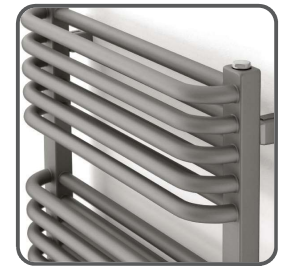

MATERIAL
• Mild steel

DELIVERY
• All items in bold next working day

5 YEAR GUARANTEE

FOR FITTING INSTRUCTIONS VISIT
www.dqheating.com

MAIN IMAGE: Shown in White Aluminium RAL 9006 Matt with Essential Straight Valves in Chrome
INSET IMAGE: Shown in White Aluminium RAL 9006 Matt with Essential Straight Valves in Chrome

TECHNICAL INFORMATION
STANDARD CONNECTIONS 1/2"

F = Flow **P** = Plug
R = Return **V** = Vent

Wall to front face = 132-140mm
Wall to pipe centre = 57-85mm

Model	Height (H) (mm)	Width (W) (mm)	Pipe Centres (mm)	Watts Δt 50°C	Btu's Δt 50°C	Electric Element Wattage	RAL 9006 Matt (inc VAT)	RAL Colour (inc VAT)	Weight (kgs)
AXIAL									
Axial 44/80	820	440	400	533	1819	600	£296	£296	12
Axial 44/100	1020	440	400	666	2272	600	£351	£351	15
Axial 44/120	1260	440	400	828	2825	600	£413	£413	19
Axial 44/140	1420	440	400	930	3173	900	£448	£448	21
Axial 44/180	1780	440	400	1167	3982	900	£524	£524	26
Axial 54/80	820	540	500	645	2201	600	£324	£324	14
Axial 54/100	1020	540	500	806	2750	600	£379	£379	18
Axial 54/120	1260	540	500	1002	3419	900	£448	£448	22
Axial 54/140	1420	540	500	1126	3842	900	£483	£483	25
Axial 54/180	1780	540	500	1412	4818	1200	£572	£572	31
Axial 64/80	820	640	600	755	2576	600	£344	£344	16
Axial 64/100	1020	640	600	943	3218	900	£413	£413	21
Axial 64/120	1260	640	600	1173	4002	900	£490	£490	25
Axial 64/140	1420	640	600	1317	4494	1200	£531	£531	29
Axial 64/180	1780	640	600	1652	5637	1200	£620	£620	36

AVAILABLE IN THE FOLLOWING FINISHES:

Other matt colours incur a 25% increase on colour price.

This towel rail powerhouse gives exceptional output along with value for money. It is available from stock in a striking White Aluminium colour that will brighten your bathroom and give you the heat you need.