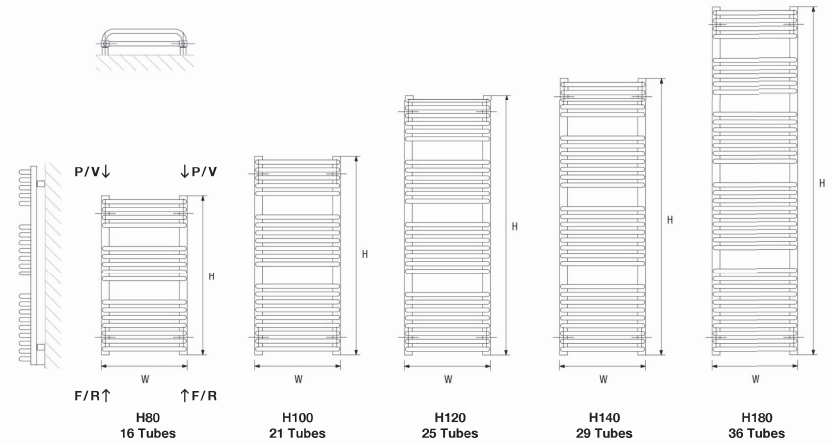

MATERIAL
• Mild steel

DELIVERY
• All items in bold next working day

5 YEAR GUARANTEE

FOR FITTING INSTRUCTIONS VISIT
www.dqheating.com

MAIN IMAGE: Shown in White Aluminium RAL 9006 Matt with Essential Straight Valves in Chrome
INSET IMAGE: Shown in White Aluminium RAL 9006 Matt with Essential Straight Valves in Chrome

TECHNICAL INFORMATION
STANDARD CONNECTIONS 1/2"

F = Flow **P** = Plug
R = Return **V** = Vent

Wall to front face = 132-140mm
Wall to pipe centre = 57-85mm

Model	Height (H) (mm)	Width (W) (mm)	Pipe Centres (mm)	Watts Δt 50°C	Btu's Δt 50°C	Electric Element Wattage	RAL 9006 Matt (inc VAT)	RAL Colour (inc VAT)	Weight (kgs)
AXIAL									
Axial 44/80	820	440	400	533	1819	600	£296	£296	12
Axial 44/100	1020	440	400	666	2272	600	£351	£351	15
Axial 44/120	1260	440	400	828	2825	600	£413	£413	19
Axial 44/140	1420	440	400	930	3173	900	£448	£448	21
Axial 44/180	1780	440	400	1167	3982	900	£524	£524	26
Axial 54/80	820	540	500	645	2201	600	£324	£324	14
Axial 54/100	1020	540	500	806	2750	600	£379	£379	18
Axial 54/120	1260	540	500	1002	3419	900	£448	£448	22
Axial 54/140	1420	540	500	1126	3842	900	£483	£483	25
Axial 54/180	1780	540	500	1412	4818	1200	£572	£572	31
Axial 64/80	820	640	600	755	2576	600	£344	£344	16
Axial 64/100	1020	640	600	943	3218	900	£413	£413	21
Axial 64/120	1260	640	600	1173	4002	900	£490	£490	25
Axial 64/140	1420	640	600	1317	4494	1200	£531	£531	29
Axial 64/180	1780	640	600	1652	5637	1200	£620	£620	36