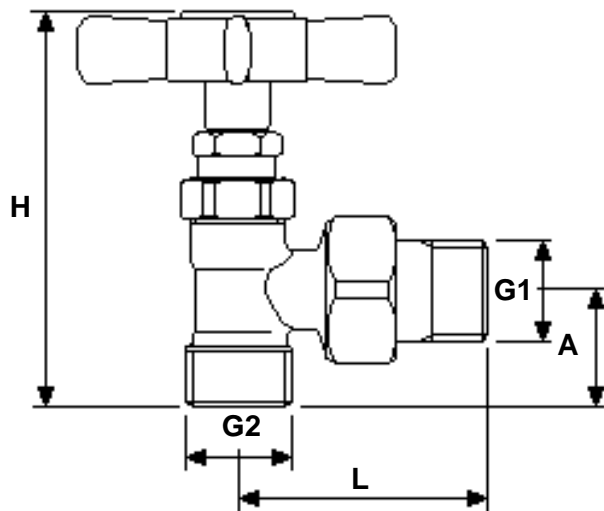

Valve Specification

Adoni Manual Angled Valve

G1	1/2"
G2	1/2"
A	21mm
L	50mm
H	81mm